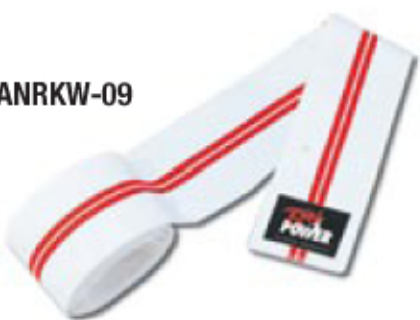

WRIST & ELBOW WRAPS

- Premium Stretch Elastic, Leather & Neoprene Designs
- Velcro® & Cinch Ring Closures
- Training, Competition & Power Models
- Assorted Colours

ACNW-04
Neoprene

ATLW-03
Leather

ANRWWL-09
Long

ANRWW-09

AN3RWWL-04
Long

AN3RWW-04

ACWW-04

ACWW-09

ACEW-09
Elbow

ACEW-04
Elbow

KNEE WRAPS

- Premium Stretch Elastic
- Regular & Velcro® Closure Designs
- Assorted Colours
- Training, Competition & Power Models

ANRKW-09

ANRKWV-09
Velcro®

ACKW-09

ACKW-04

AN3RKWV-04
Velcro®

ACKWV-09
Velcro®

ACKWV-04
Velcro®