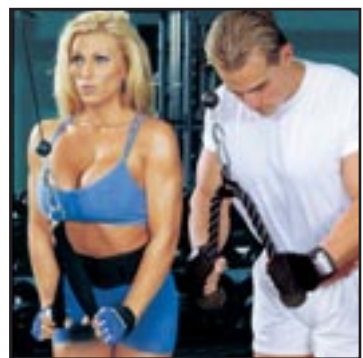

- Double and Single Grip Designs
- Ball Grips are Anti Slip Rubber
- Tricep Strap is Neoprene Padded
- Single Grip Handle is Foam Padded

ANSTR-04
Single Grip

ACHG-04
Handle Grip

ATDTS-04
Tri-Strap

ANDTR-04
Double Grip

GYM CHALK

- In Solid Blocks
- 8 Blocks Per Case

AGYMC-09

Raw Power's large assortment of accessories & fitness gear includes a variety of training and conditioning items used in today's independent & franchise gyms and fitness centers, as well as many personal home gyms. Constructed using only quality and durable materials, these include hanging ab straps, leg cuffs, dipping belts, head gear, and a number of weight stack cable attachment items designed to benefit any exercise program. Two very unique Raw Power designs and inventions include Power Grabs, the very popular, # 1 rated non slip lifting grip, and our Boa Grip weight collars, the world's 1st soft collar to secure plates on all standard and Olympic size bars.