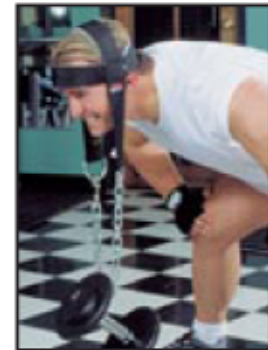

ANLAC-03
Leather-Velcro®

DIPPING BELTS

- Polypropylene and Leather Designs
- One Size Adjustable Sizing

ACPDB-04
Polypropylene

ATLDB-03
Leather

HEAD HARNESS

- Nylon and Leather Designs
- Shearling Padded
- Velcro® and Buckle Closure Models
- One Size Adjustable Sizing

ACNHH-04
Nylon

ATLHH-03
Leather

TRICEP ROPES, STRAPS & GRIP HANDLE

- Double and Single Grip Designs
- Ball Grips are Anti Slip Rubber
- Tricep Strap is Neoprene Padded
- Single Grip Handle is Foam Padded